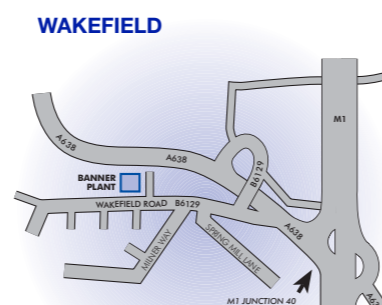

Callywhite Lane, Dronfield, Derbyshire S18 2XS  
Telephone: 01246 299400 Fax: 01246 290253  
E-mail: dronfield@bannerplant.co.uk

49 Wakefield Road, Ossett, West Yorkshire WF5 9SW  
Telephone: 01924 283487 Fax: 01924 280981  
E-mail: wakefield@bannerplant.co.uk